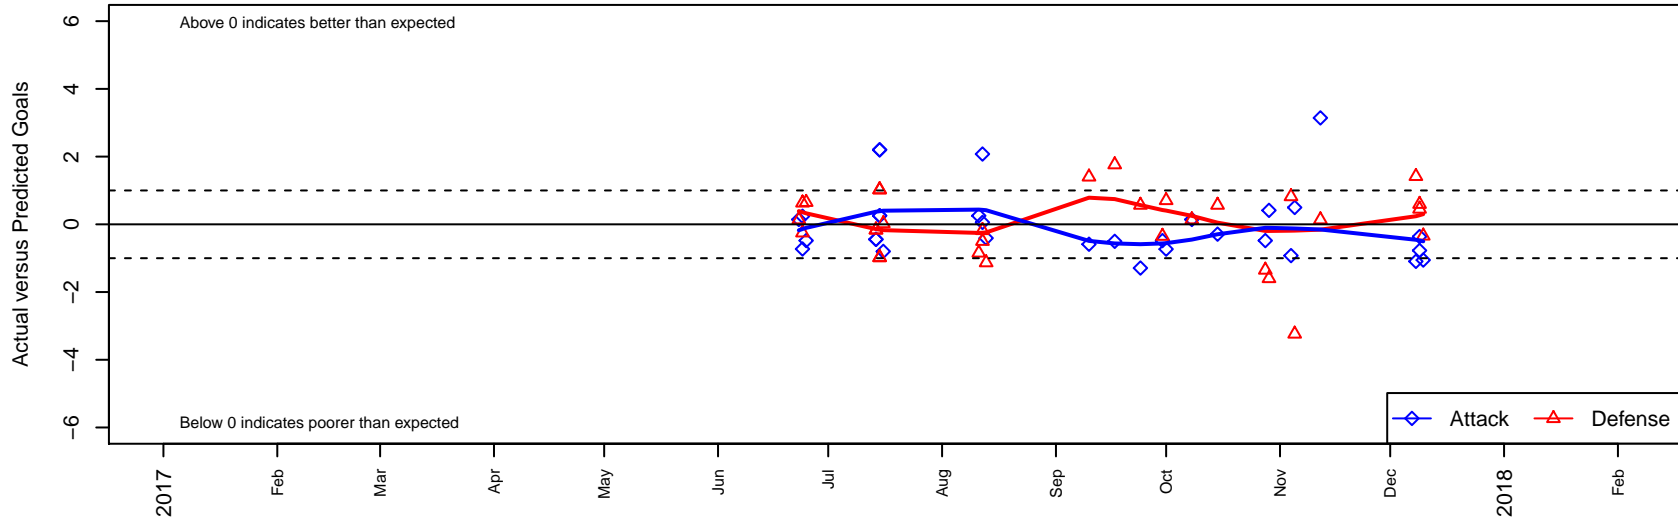

# Westside Timbers Copa TS G04

Westside Timbers  
 Beaverton, OR  
 G04 total strength=1530  
 attack=11.48 defense=13.69  
 fall league = PTT G04 Premier Red

alt names used:  
 WESTSIDE TIMBERS 04G COPA TS  
 Westside Timbers 04G Copa TS  
 WESTSIDE TIMBERS G04 COPA TS (OR)  
 WT 04G Copa TS

Venues played:  
 2017 Clash At the Border Super  
 2017 Beaverton Cup U14 Gold  
 2017 Bend Premier Cup Lindsey Horan (Gold)  
 2017 PTT G04 Premier Red  
 2017 Timbers Winter Showcase 2003 Showcas

**Westside Timbers Copa TS G04**  
 Dots are actual minus expected GF (blue circles) and GA (red triangles).  
 Blue line is smoothed change in attack strength. Red is smoothed change in defense strength.

**attack and defense variance (black dot)  
relative to other teams  
and top 10 in region**

**attack and defense rating  
relative to others at age  
and all opponents in last 13 months**

**Performance relative to 13 month average**