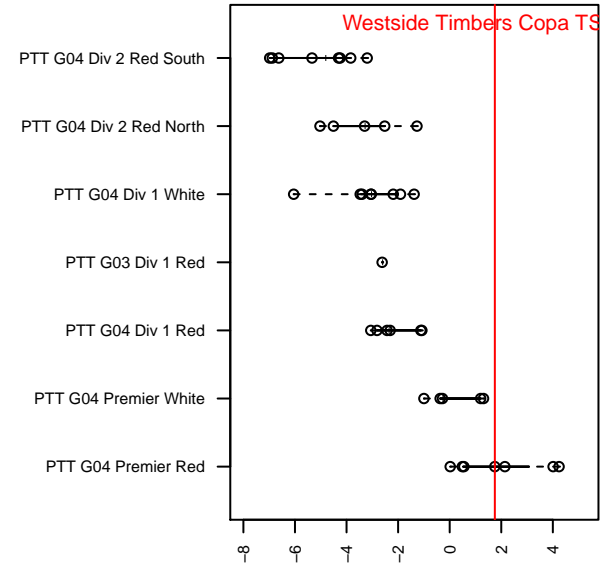

# Westside Timbers Copa TS G04

Westside Timbers  
 Beaverton, OR  
 G04 total strength=1530  
 attack=11.48 defense=13.69  
 fall league = PTT G04 Premier Red

alt names used:  
 WESTSIDE TIMBERS 04G COPA TS  
 Westside Timbers 04G Copa TS  
 WESTSIDE TIMBERS G04 COPA TS (OR)  
 WT 04G Copa TS

Venues played:  
 2017 Clash At the Border Super  
 2017 Beaverton Cup U14 Gold  
 2017 Bend Premier Cup Lindsey Horan (Gold)  
 2017 PTT G04 Premier Red  
 2017 Timbers Winter Showcase 2003 Showcas

**Westside Timbers Copa TS G04**  
 Dots are actual minus expected GF (blue circles) and GA (red triangles).  
 Blue line is smoothed change in attack strength. Red is smoothed change in defense strength.

**attack and defense variance (black dot)  
relative to other teams  
and top 10 in region**

**attack and defense rating  
relative to others at age  
and all opponents in last 13 months**

**Performance relative to 13 month average**