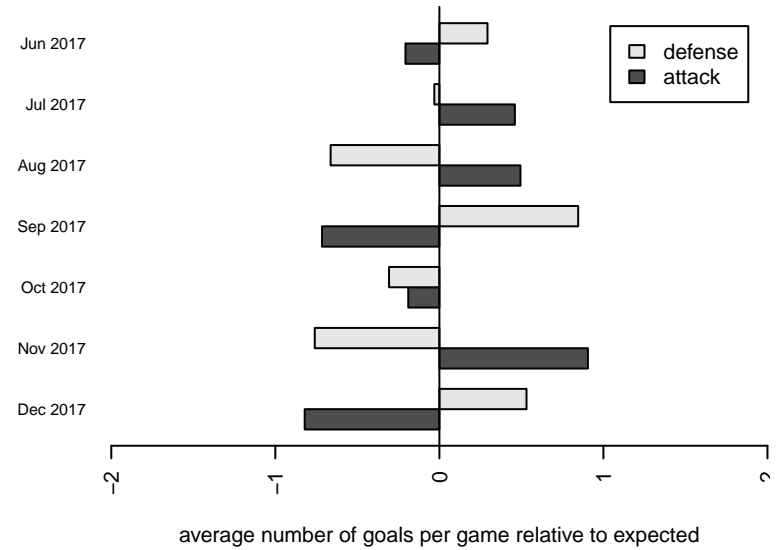

Performance relative to 13 month average