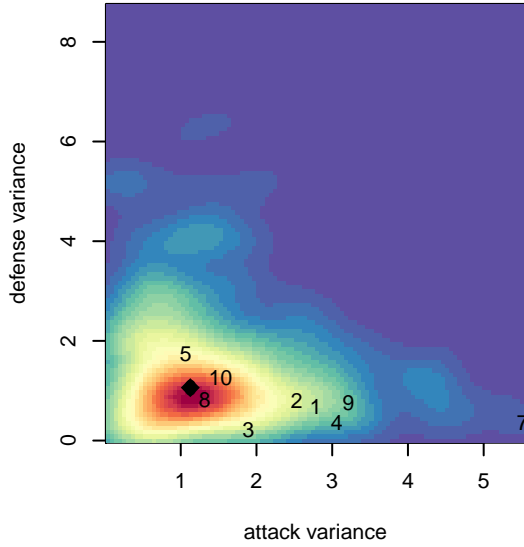

# Westside Timbers Copa TS G04

Westside Timbers  
 Beaverton, OR  
 G04 total strength=1530  
 attack=11.48 defense=13.69  
 fall league = PTT G04 Premier Red

alt names used:  
 WESTSIDE TIMBERS 04G COPA TS  
 Westside Timbers 04G Copa TS  
 WESTSIDE TIMBERS G04 COPA TS (OR)  
 WT 04G Copa TS

Venues played:  
 2017 Clash At the Border Super  
 2017 Beaverton Cup U14 Gold  
 2017 Bend Premier Cup Lindsey Horan (Gold)  
 2017 PTT G04 Premier Red  
 2017 Timbers Winter Showcase 2003 Showcas

**Westside Timbers Copa TS G04**  
 Dots are actual minus expected GF (blue circles) and GA (red triangles).  
 Blue line is smoothed change in attack strength. Red is smoothed change in defense strength.

**attack and defense variance (black dot)  
relative to other teams  
and top 10 in region**

**attack and defense rating  
relative to others at age  
and all opponents in last 13 months**

**Performance relative to 13 month average**