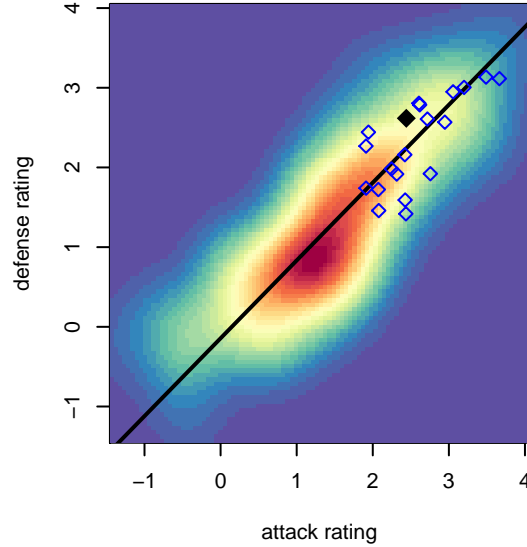

# Westside Timbers Copa TS G04

Westside Timbers  
 Beaverton, OR  
 G04 total strength=1530  
 attack=11.48 defense=13.69  
 fall league = PTT G04 Premier Red

alt names used:  
 WESTSIDE TIMBERS 04G COPA TS  
 Westside Timbers 04G Copa TS  
 WESTSIDE TIMBERS G04 COPA TS (OR)  
 WT 04G Copa TS

Venues played:  
 2017 Clash At the Border Super  
 2017 Beaverton Cup U14 Gold  
 2017 Bend Premier Cup Lindsey Horan (Gold)  
 2017 PTT G04 Premier Red  
 2017 Timbers Winter Showcase 2003 Showcas

**Westside Timbers Copa TS G04**  
 Dots are actual minus expected GF (blue circles) and GA (red triangles).  
 Blue line is smoothed change in attack strength. Red is smoothed change in defense strength.

**attack and defense variance (black dot)  
relative to other teams  
and top 10 in region**

**attack and defense rating  
relative to others at age  
and all opponents in last 13 months**

**Performance relative to 13 month average**