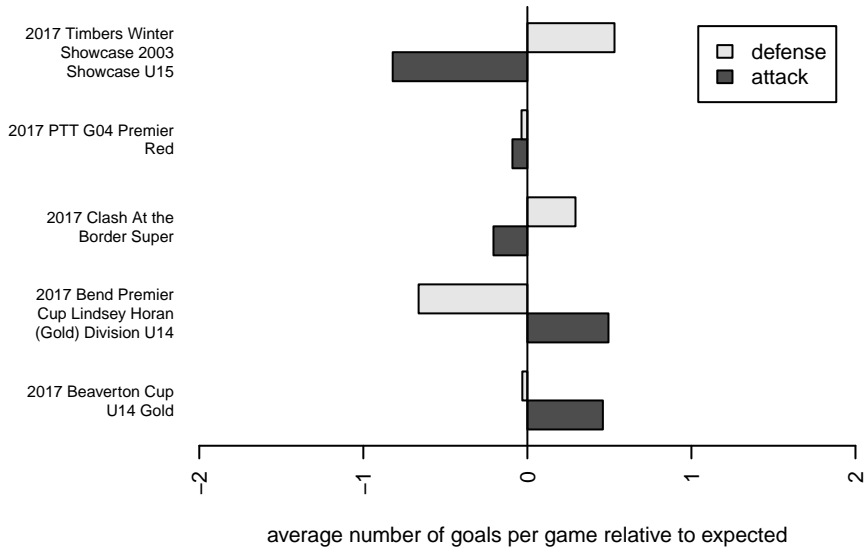

# Westside Timbers Copa TS G04

Westside Timbers  
 Beaverton, OR  
 G04 total strength=1530  
 attack=11.48 defense=13.69  
 fall league = PTT G04 Premier Red

alt names used:  
 WESTSIDE TIMBERS 04G COPA TS  
 Westside Timbers 04G Copa TS  
 WESTSIDE TIMBERS G04 COPA TS (OR)  
 WT 04G Copa TS

Venues played:  
 2017 Clash At the Border Super  
 2017 Beaverton Cup U14 Gold  
 2017 Bend Premier Cup Lindsey Horan (Gold)  
 2017 PTT G04 Premier Red  
 2017 Timbers Winter Showcase 2003 Showcas

**Westside Timbers Copa TS G04**  
 Dots are actual minus expected GF (blue circles) and GA (red triangles).  
 Blue line is smoothed change in attack strength. Red is smoothed change in defense strength.

**attack and defense variance (black dot)  
relative to other teams  
and top 10 in region**

**attack and defense rating  
relative to others at age  
and all opponents in last 13 months**

**Performance relative to 13 month average**